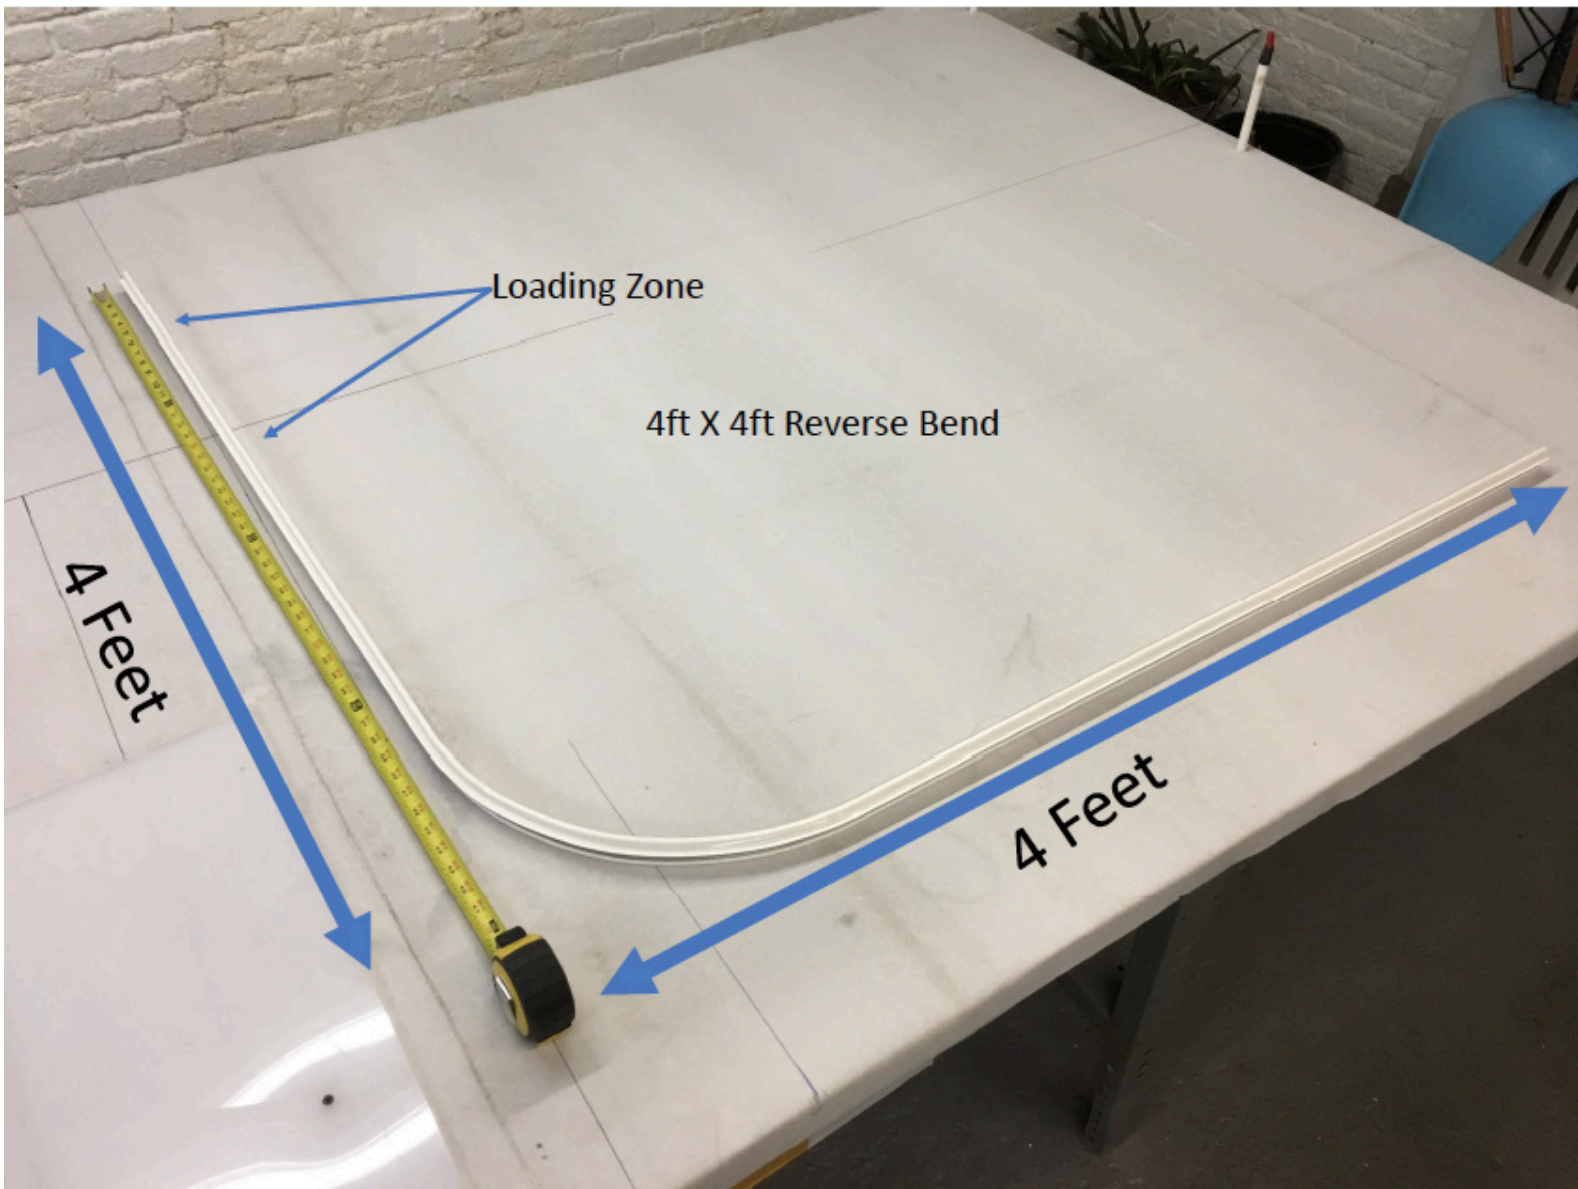

90° Radius Track (OPTS-K103)

on the right track
systems, inc

Built-in Loading Zone (OPTS-LZ)