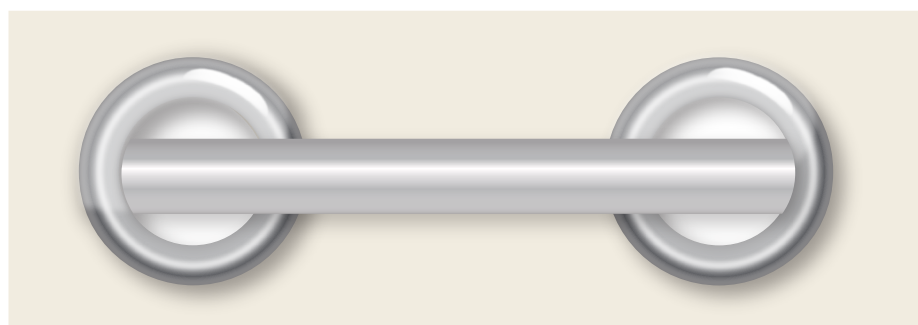

## CUBICLE CURTAINS - C RINGS

- WORK WITH VERSION 1 TRACK

## HOOKLESS® FLEX-ON™ SHOWER CURTAIN RINGS

- WORK WITH THE ARC™ SHOWER CURTAIN ROD  
(OR VIRTUALLY WITH ANY OTHER SHOWER CURTAIN ROD)
- DO NOT WORK WITH CUBICLE CURTAIN TRACK

on the right track  
systems, inc